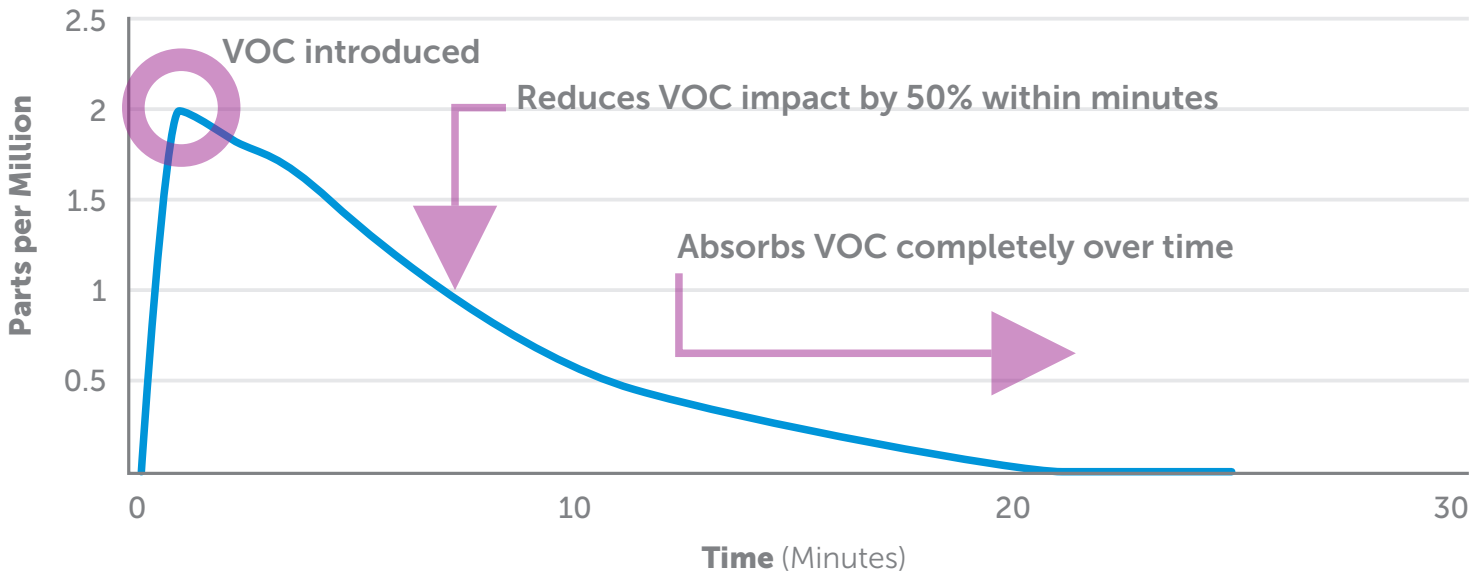

# AeraMax<sup>®</sup> Professional Effectively Reduces Odor

Unit: AeraMax PRO III with 2" Carbon Filter | VOC: Body spray, single introduction | Speed: Five air exchanges per hour

AeraMax Professional's hospital-type filtration includes True HEPA and carbon filters that capture 99.97% of airborne particles\* and adsorbs odors in common areas such as: